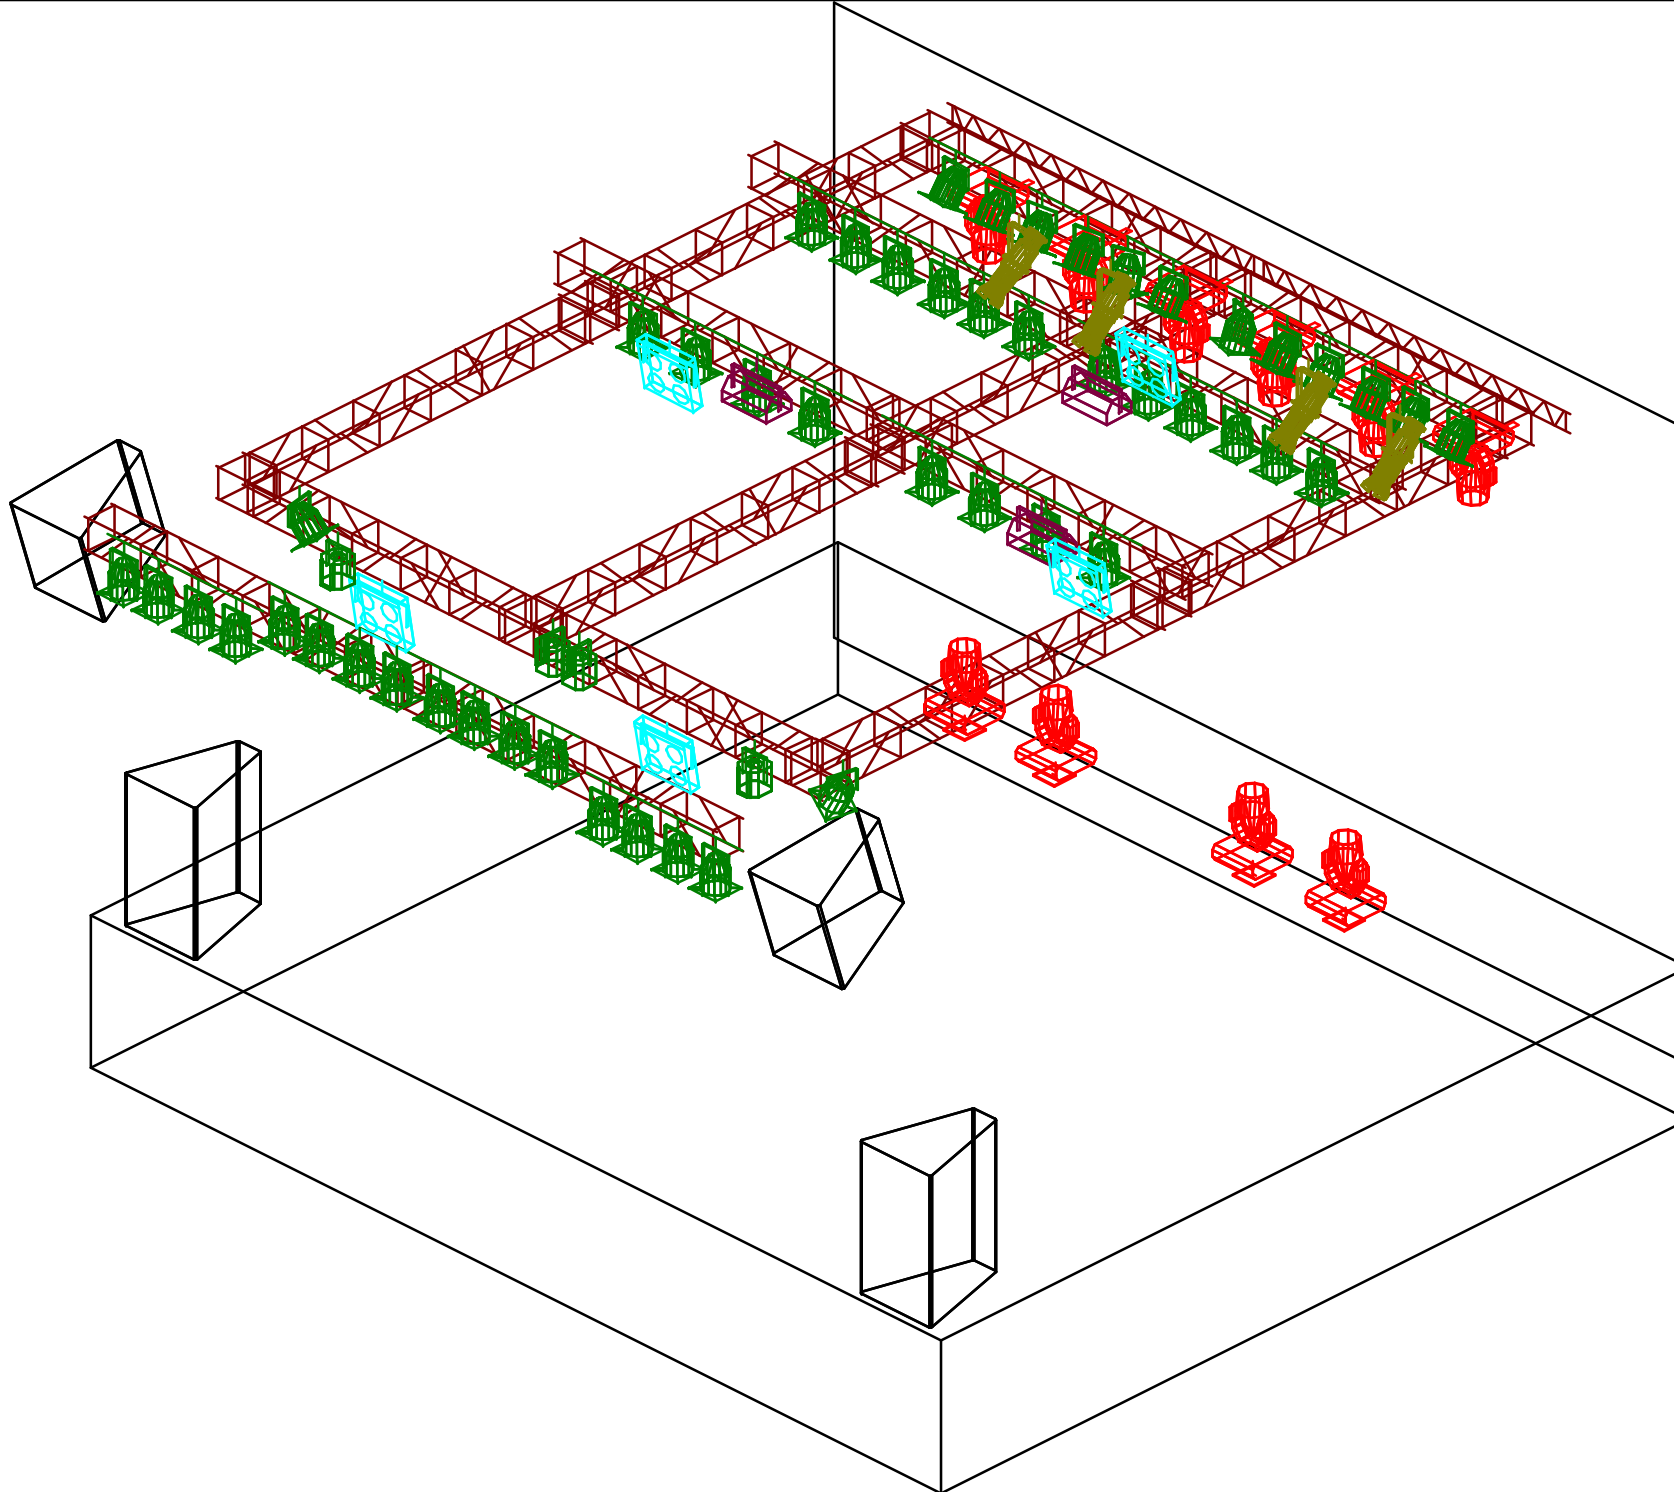

Legenda

Symbol	Name	Count
	Mac 300	10
	Par 64 Short CP61	34
	Par 64 Short	16
	Atomic 3000	3
	4-Lite Blinder	5
	Fresnel 650 w	4
	ETC 750w	4

NOTES
FOH: Ma Lighting Grand MA1 Full size
4 DMX lines to FOH (2 free for guests)