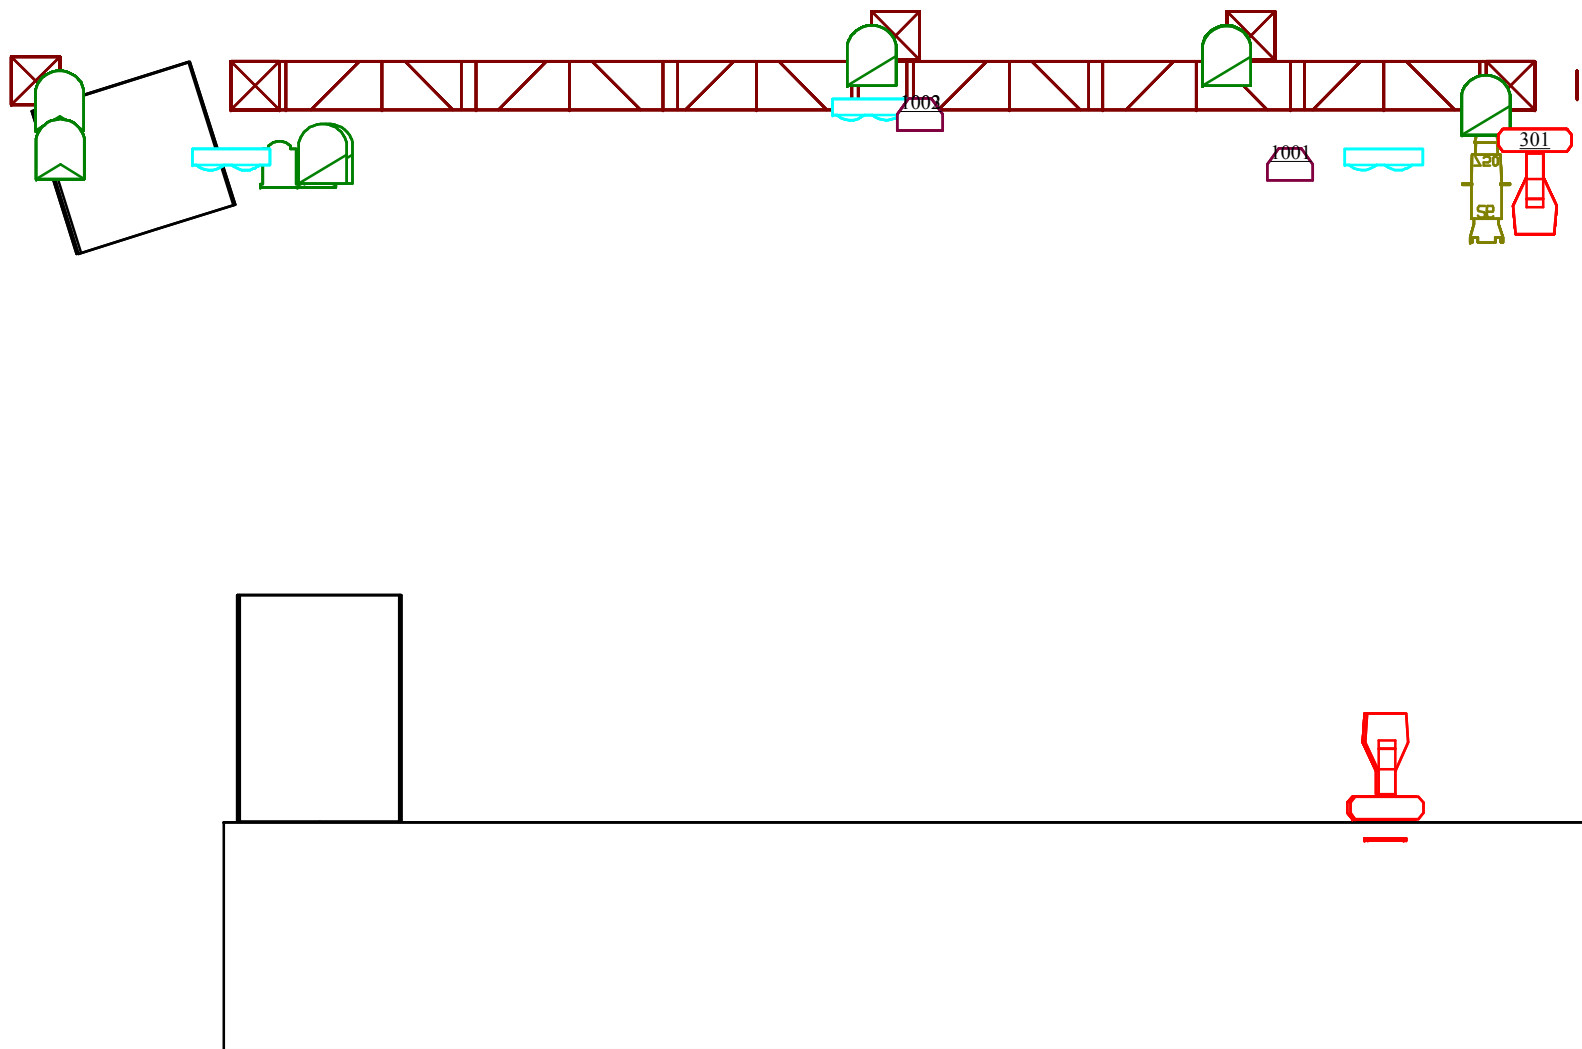

NOTES
 FOH: Ma Lighting Grand MA1 Full size
 4 DMX lines to FOH (2 free for guests)

Project: Nosturi Lighting Plot 2011
 LD: Lauri
 Update: 05/01/2011
 Venue: Nosturi
 Client: ELMU
 Company: Nosturi Lights Ltd
 Technical Drawing: Jani Ahonen

Legenda

Symbol	Name	Count
	Mac 300	10
	Par 64 Short CP61	34
	Par 64 Short	16
	Atomic 3000	3
	4-Lite Blinder	5
	Fresnel 650 w	4
	ETC 750w	4

NOTES

FOH: Ma Lighting Grand MA1 Full size
4 DMX lines to FOH (2 free for guests)