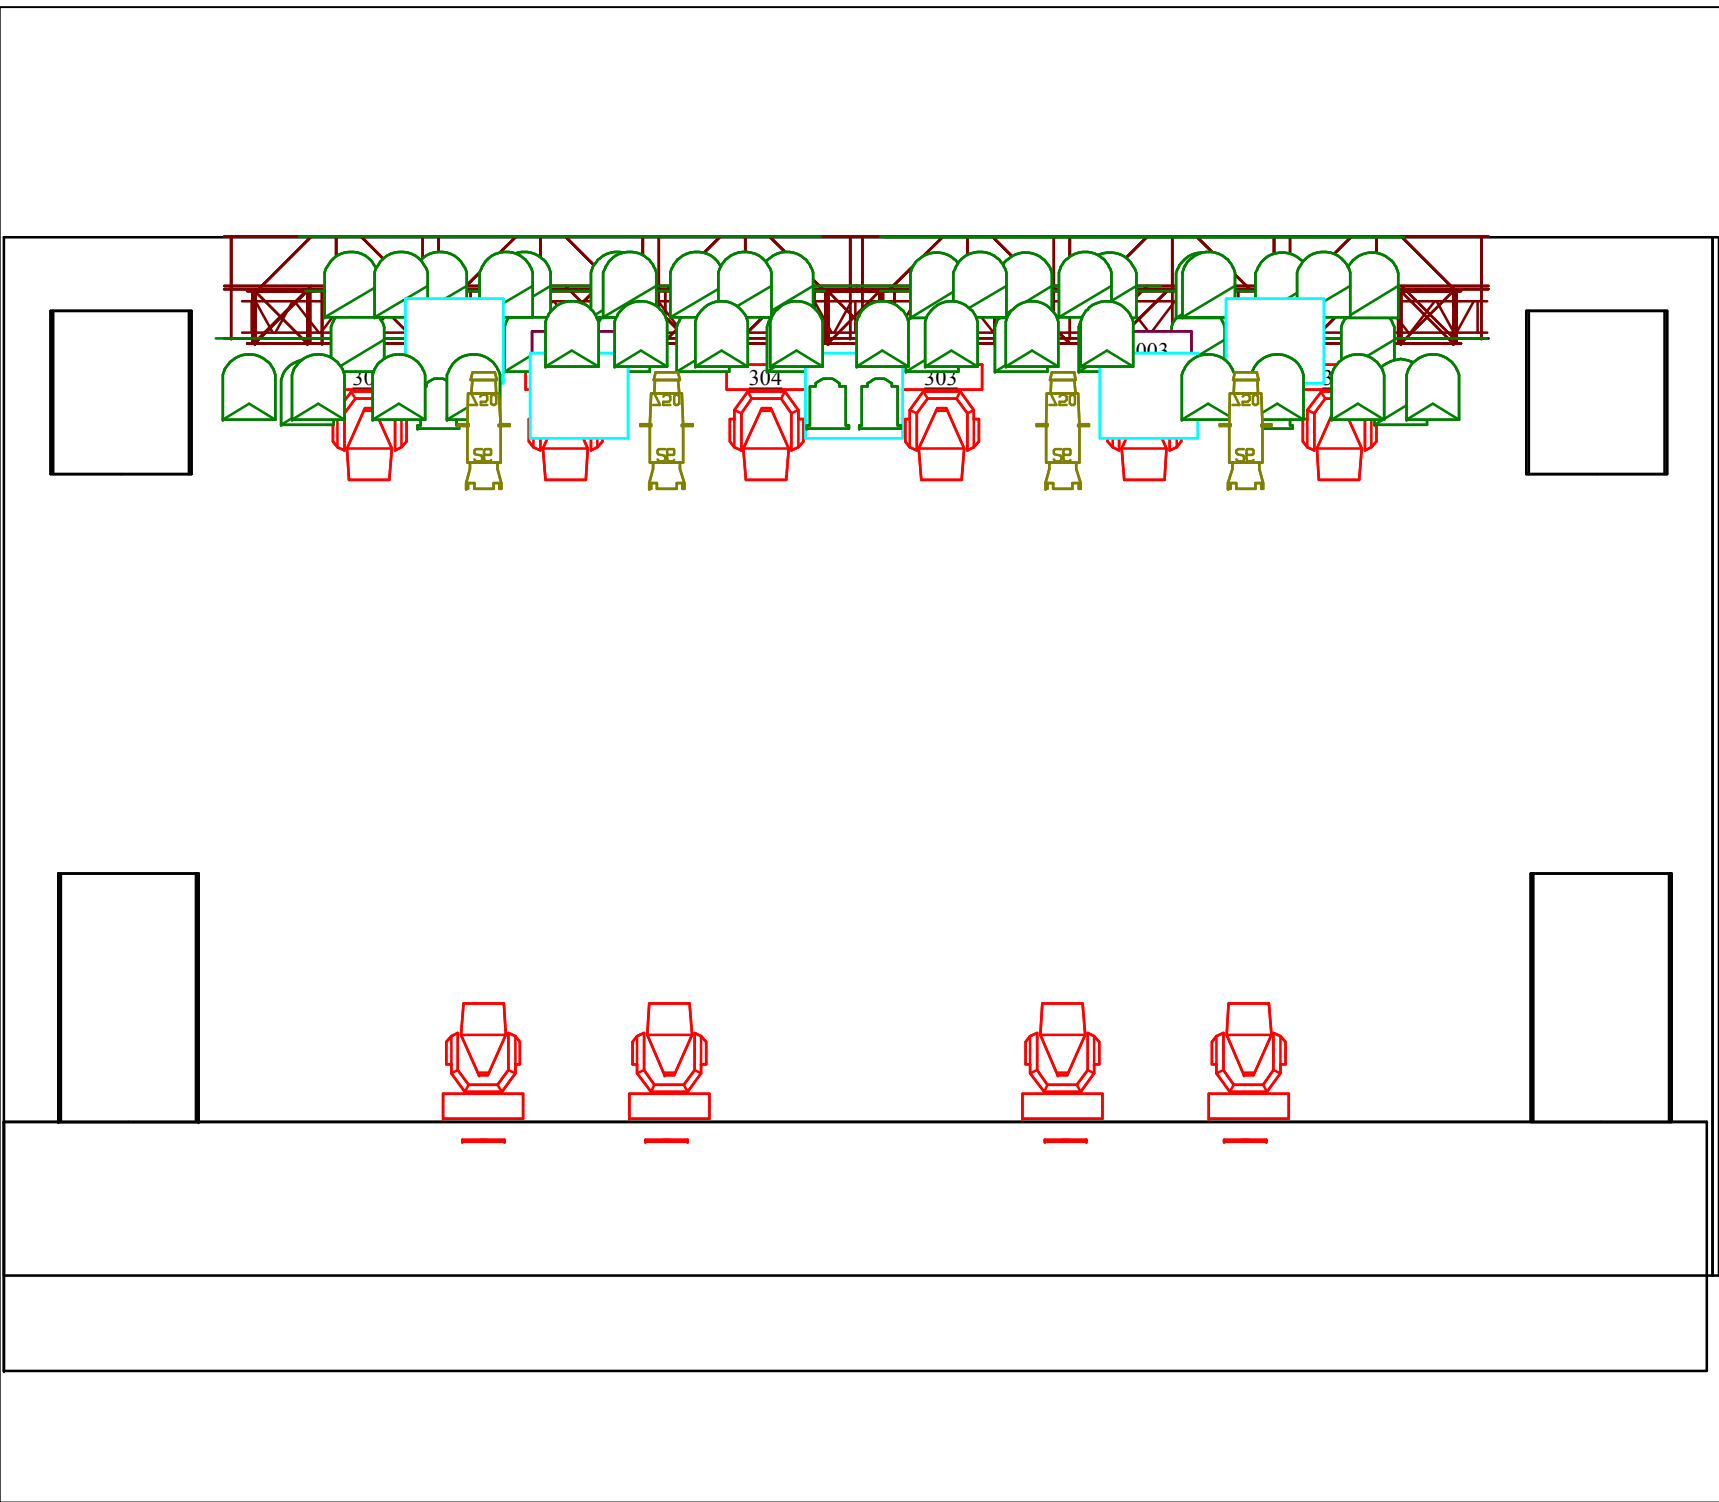

Legenda

Symbol	Name	Count
	Mac 300	10
	Par 64 Short CP61	34
	Par 64 Short	16
	Atomic 3000	3
	4-Lite Blinder	5
	Fresnel 650 w	4
	ETC 750w	4

NOTES

FOH: Ma Lighting Grand MA1 Full size
4 DMX lines to FOH (2 free for guests)